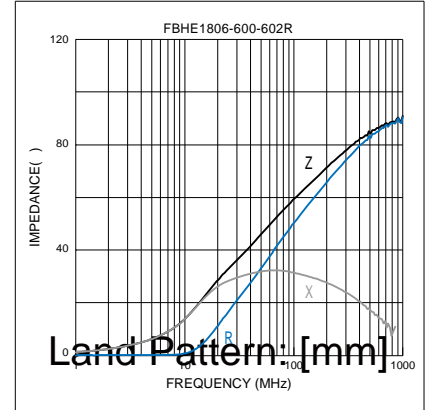

FBHE1806-600-602R	60
FBHE1806-800-302R	80
FBHE1806-102-152R	1000

## SMD EMI Suppression Ferrite Bead Size 1806

- 
- 
- 
- 
- 
- 
- 

Dimensions: [mm]

## Impedance & Frequency Characteri

Electrical Properties:

---

℃

℃

℃