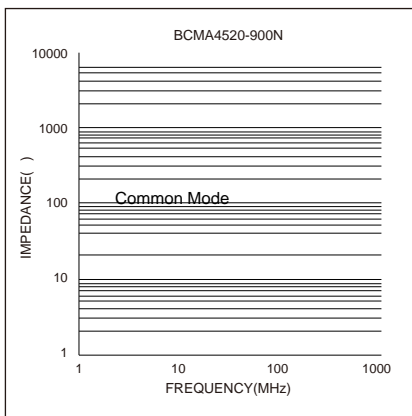

Size 4520

Dimensions: [mm]

μ

μ

Electrical Properties:

Typical Electrical Characteristics:

Peel force of top cover tape:

Reel Dimension: [mm]