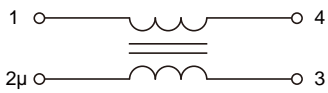

Size 4520

Dimensions: [mm]

μ

μ

Electrical Properties:

Typical Electrical Characteristics:

Peel force of top cover tape:

Reel Dimension: [mm]