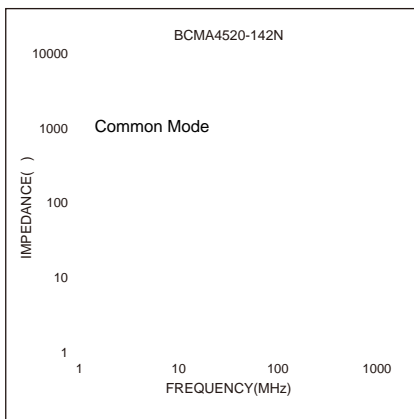

Size 4520

Dimensions: [mm]

μ

μ

Electrical Properties:

Typical Electrical Characteristics:

Peel force of top cover tape:

Reel Dimension: [mm]