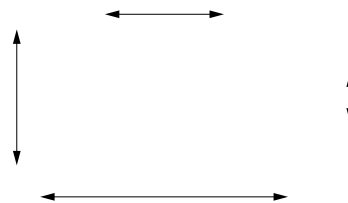

Size 4520

Dimensions: [mm]

μ

μ

Electrical Properties:

Typical Electrical Characteristics:

Peel force of top cover tape:

Reel Dimension: [mm]