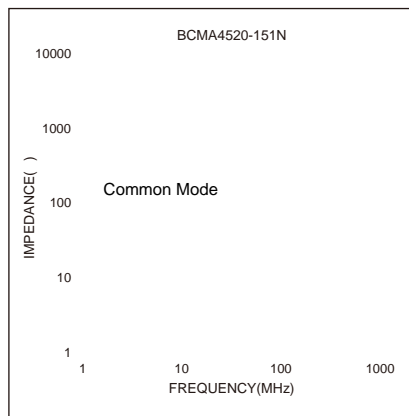

Size 4520

Dimensions: [mm]

μ

μ

Electrical Properties:

Typical Electrical Characteristics:

Peel force of top cover tape:

Reel Dimension: [mm]