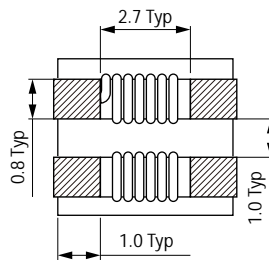

Size 4520

Dimensions: [mm]

μ

μ

Electrical Properties:

Typical Electrical Characteristics:

Peel force of top cover tape:

Reel Dimension: [mm]