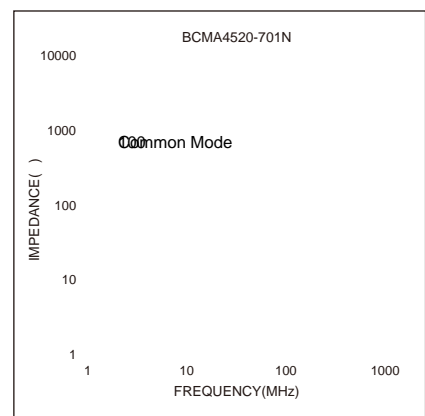

Size 4520

Dimensions: [mm]

μ

μ

Electrical Properties:

Typical Electrical Characteristics:

Peel force of top cover tape:

Reel Dimension: [mm]