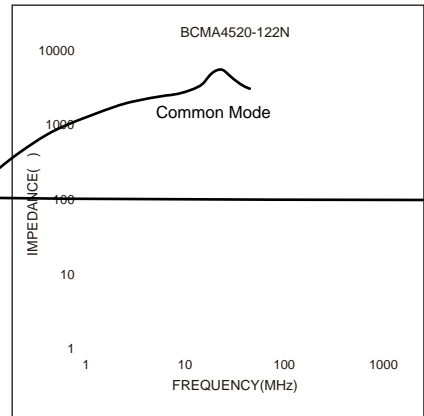

Size 4520

Dimensions: [mm]

μ

μ

Electrical Properties:

Typical Electrical Characteristics:

Peel force of top cover tape:

Reel Dimension: [mm]

Packaging Quantity: