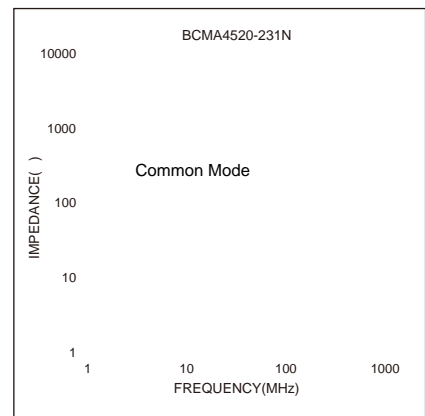

Size 4520

Dimensions: [mm]

μ

μ

Electrical Properties:

Typical Electrical Characteristics:

Peel force of top cover tape:

Reel Dimension: [mm]