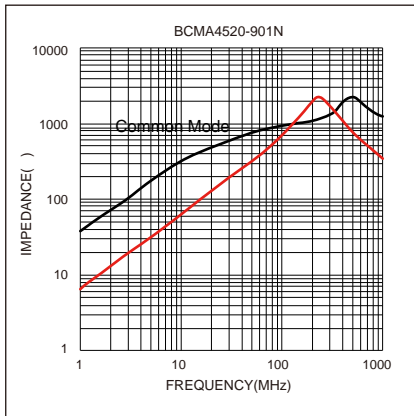

Size 4520

Dimensions: [mm]

μ

μ

Electrical Properties:

Typical Electrical Characteristics:

Peel force of top cover tape:

Reel Dimension: [mm]