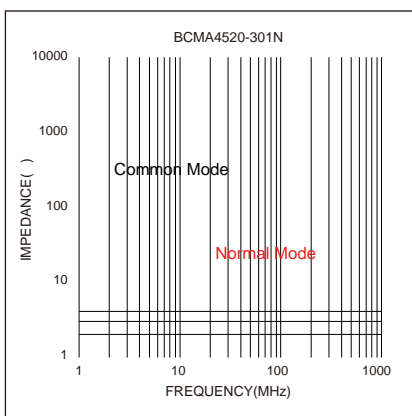

Size 4520

Dimensions: [mm]

μ

μ

Electrical Properties:

Typical Electrical Characteristics:

Peel force of top cover tape:

Reel Dimension: [mm]