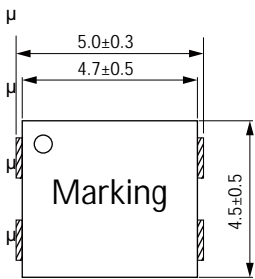

Size 4520

Dimensions: [mm]

μ

μ

Electrical Properties:

Typical Electrical Characteristics:

Peel force of top cover tape:

Reel Dimension: [mm]