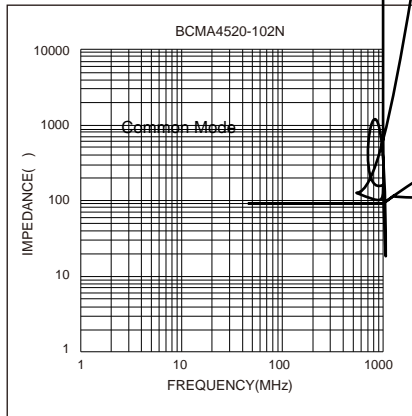

Size 4520

Dimensions: [mm]

μ

μ

Electrical Properties:

Typical Electrical Characteristics:

Peel force of top cover tape:

Reel Dimension: [mm]