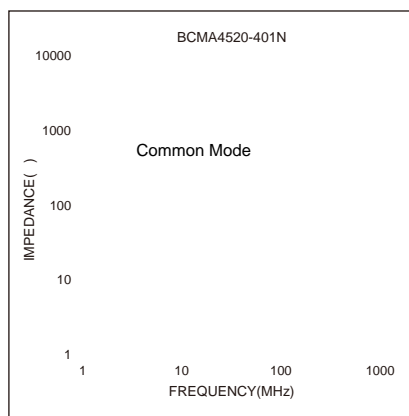

Size 4520

Dimensions: [mm]

μ

μ

Electrical Properties:

Typical Electrical Characteristics:

Peel force of top cover tape:

Reel Dimension: [mm]